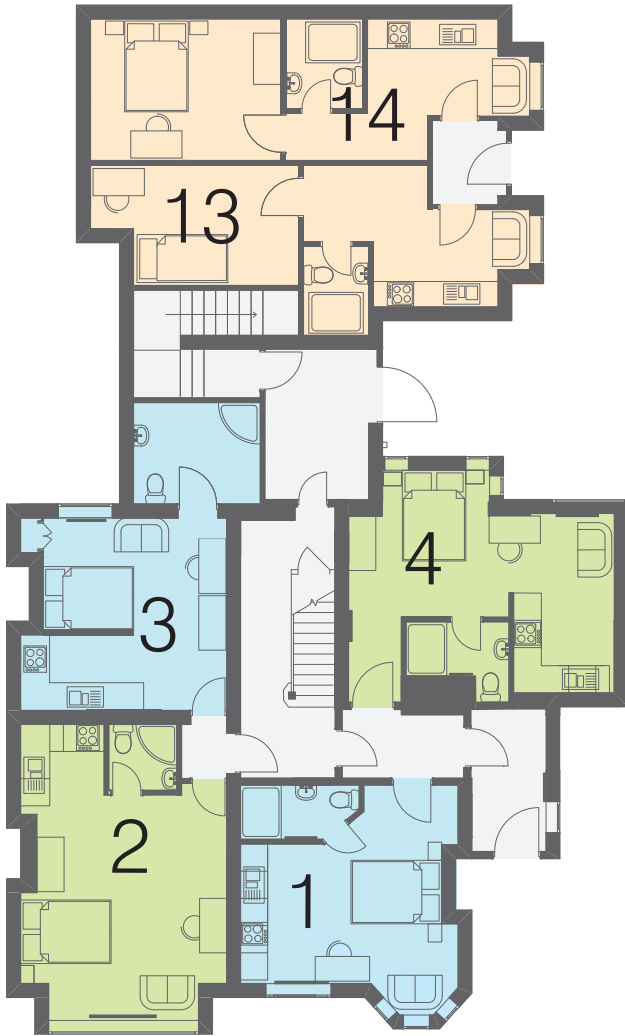

# 1 WEST WALK

Ideally located a 5 minutes walk to UOL & washing machines included in studios.

Ground Floor

First Floor

- Set in the new walk conservation area
- Luxury studio apartments
- A 5 minute walk to UOL
- ZERO Deposit
- Energy contribution of only £350
- FREE internet
- Washing machines in each studio
- Larger than average rooms
- 24 hour emergency service

Second Floor

- Standard
- Premier
- Deluxe