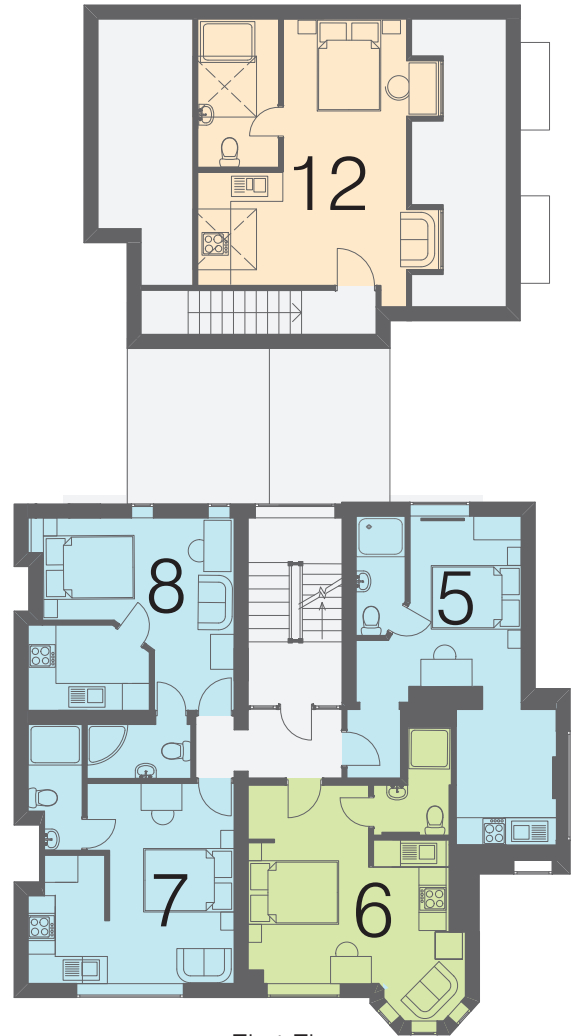

# 1 WEST WALK

Ideally located a 5 minutes walk to UOL & washing machines included in studios.

Ground Floor

First Floor

- Set in the new walk conservation area
- Luxury studio apartments
- A 5 minute walk to UOL
- ZERO Deposit
- Energy contribution of only £350
- FREE internet
- Washing machines in each studio
- Larger than average rooms
- 24 hour emergency service

Second Floor

- Standard
- Premier
- Deluxe