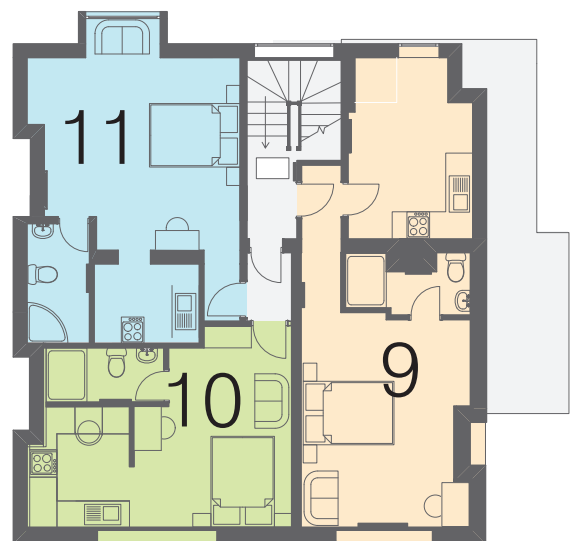

# 1 WEST WALK

Ideally located a 5 minutes walk to UOL & washing machines included in studios.

Ground Floor

First Floor

- Set in the new walk conservation area
- Luxury studio apartments
- A 5 minute walk to UOL
- ZERO Deposit
- Energy contribution of only £350
- FREE internet
- Washing machines in each studio
- Larger than average rooms
- 24 hour emergency service

Second Floor

- Standard
- Premier
- Deluxe