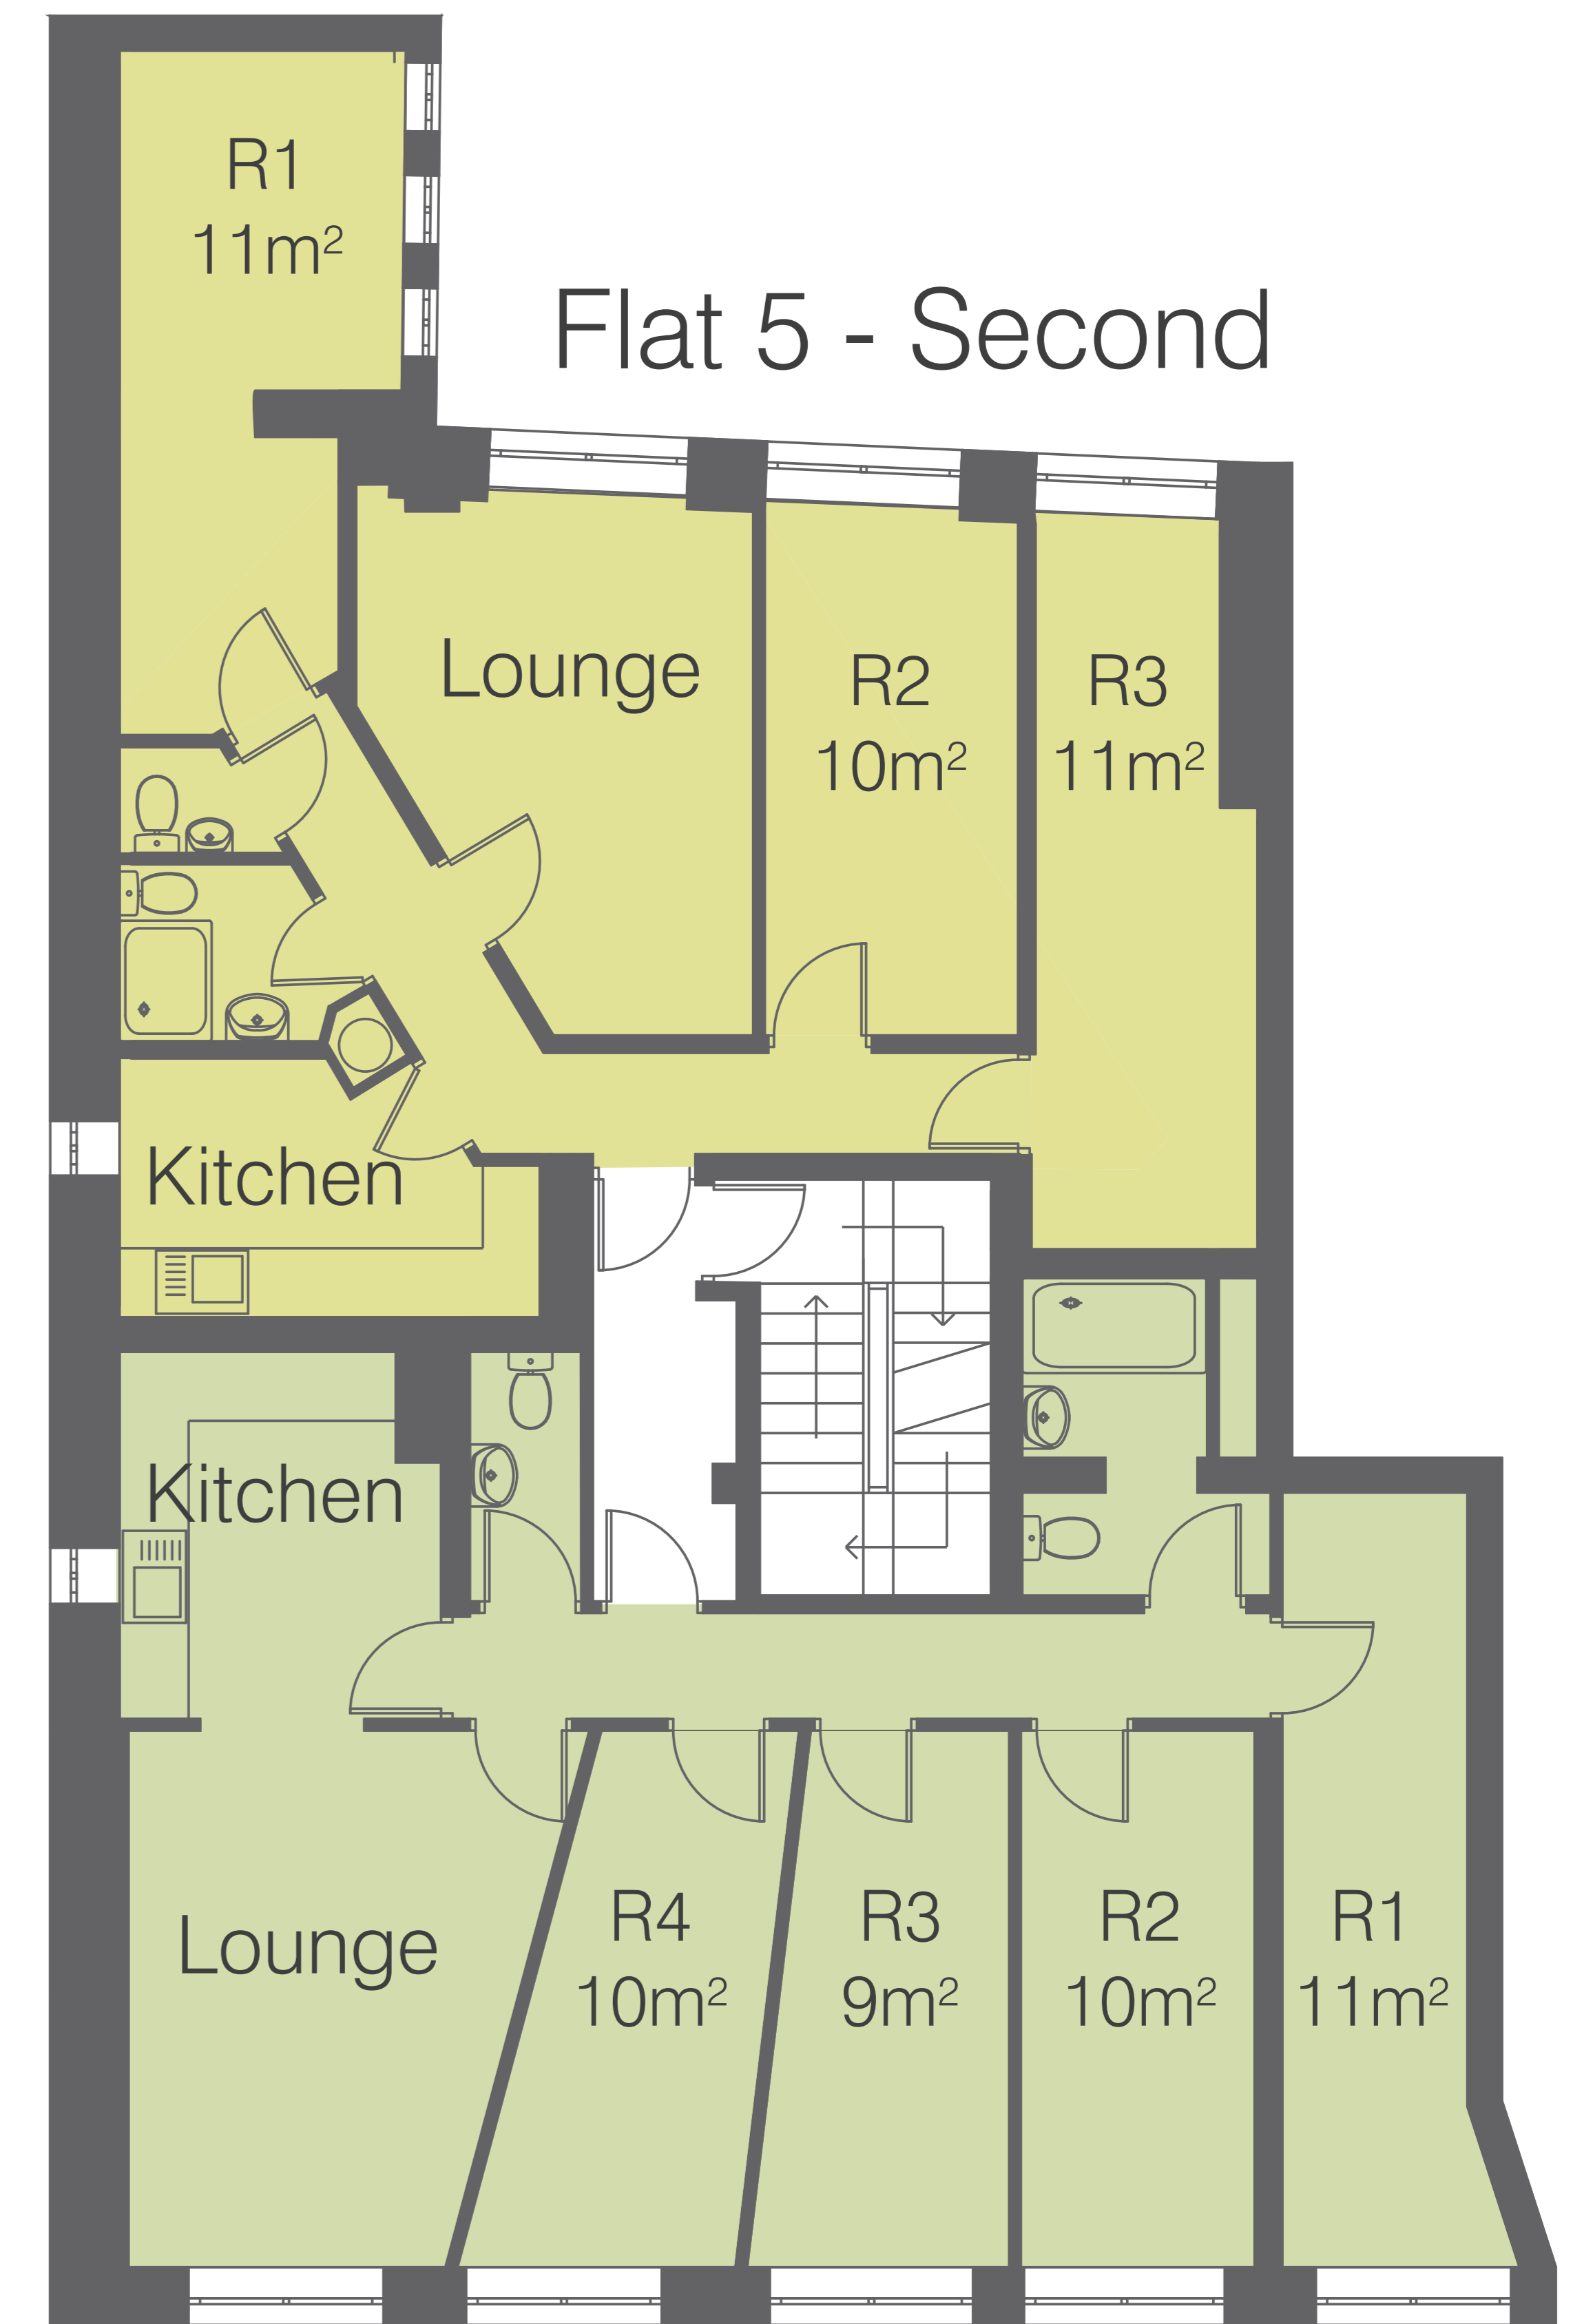

10 ALBION STREET

CITY CENTRE LOCATION, ONLY A 10 MINUTE WALK TO DE MONTFORT UNIVERSITY AND UNIVERSITY OF LEICESTER

Flat 1 - Basement

Flat 2 - Ground

Flat 6 - Second

5 Minute walk to the train station
No deposit required
Energy Contribution of only £350
Free internet connection

Washing machine included
Larger than average rooms
24 Hour emergency service