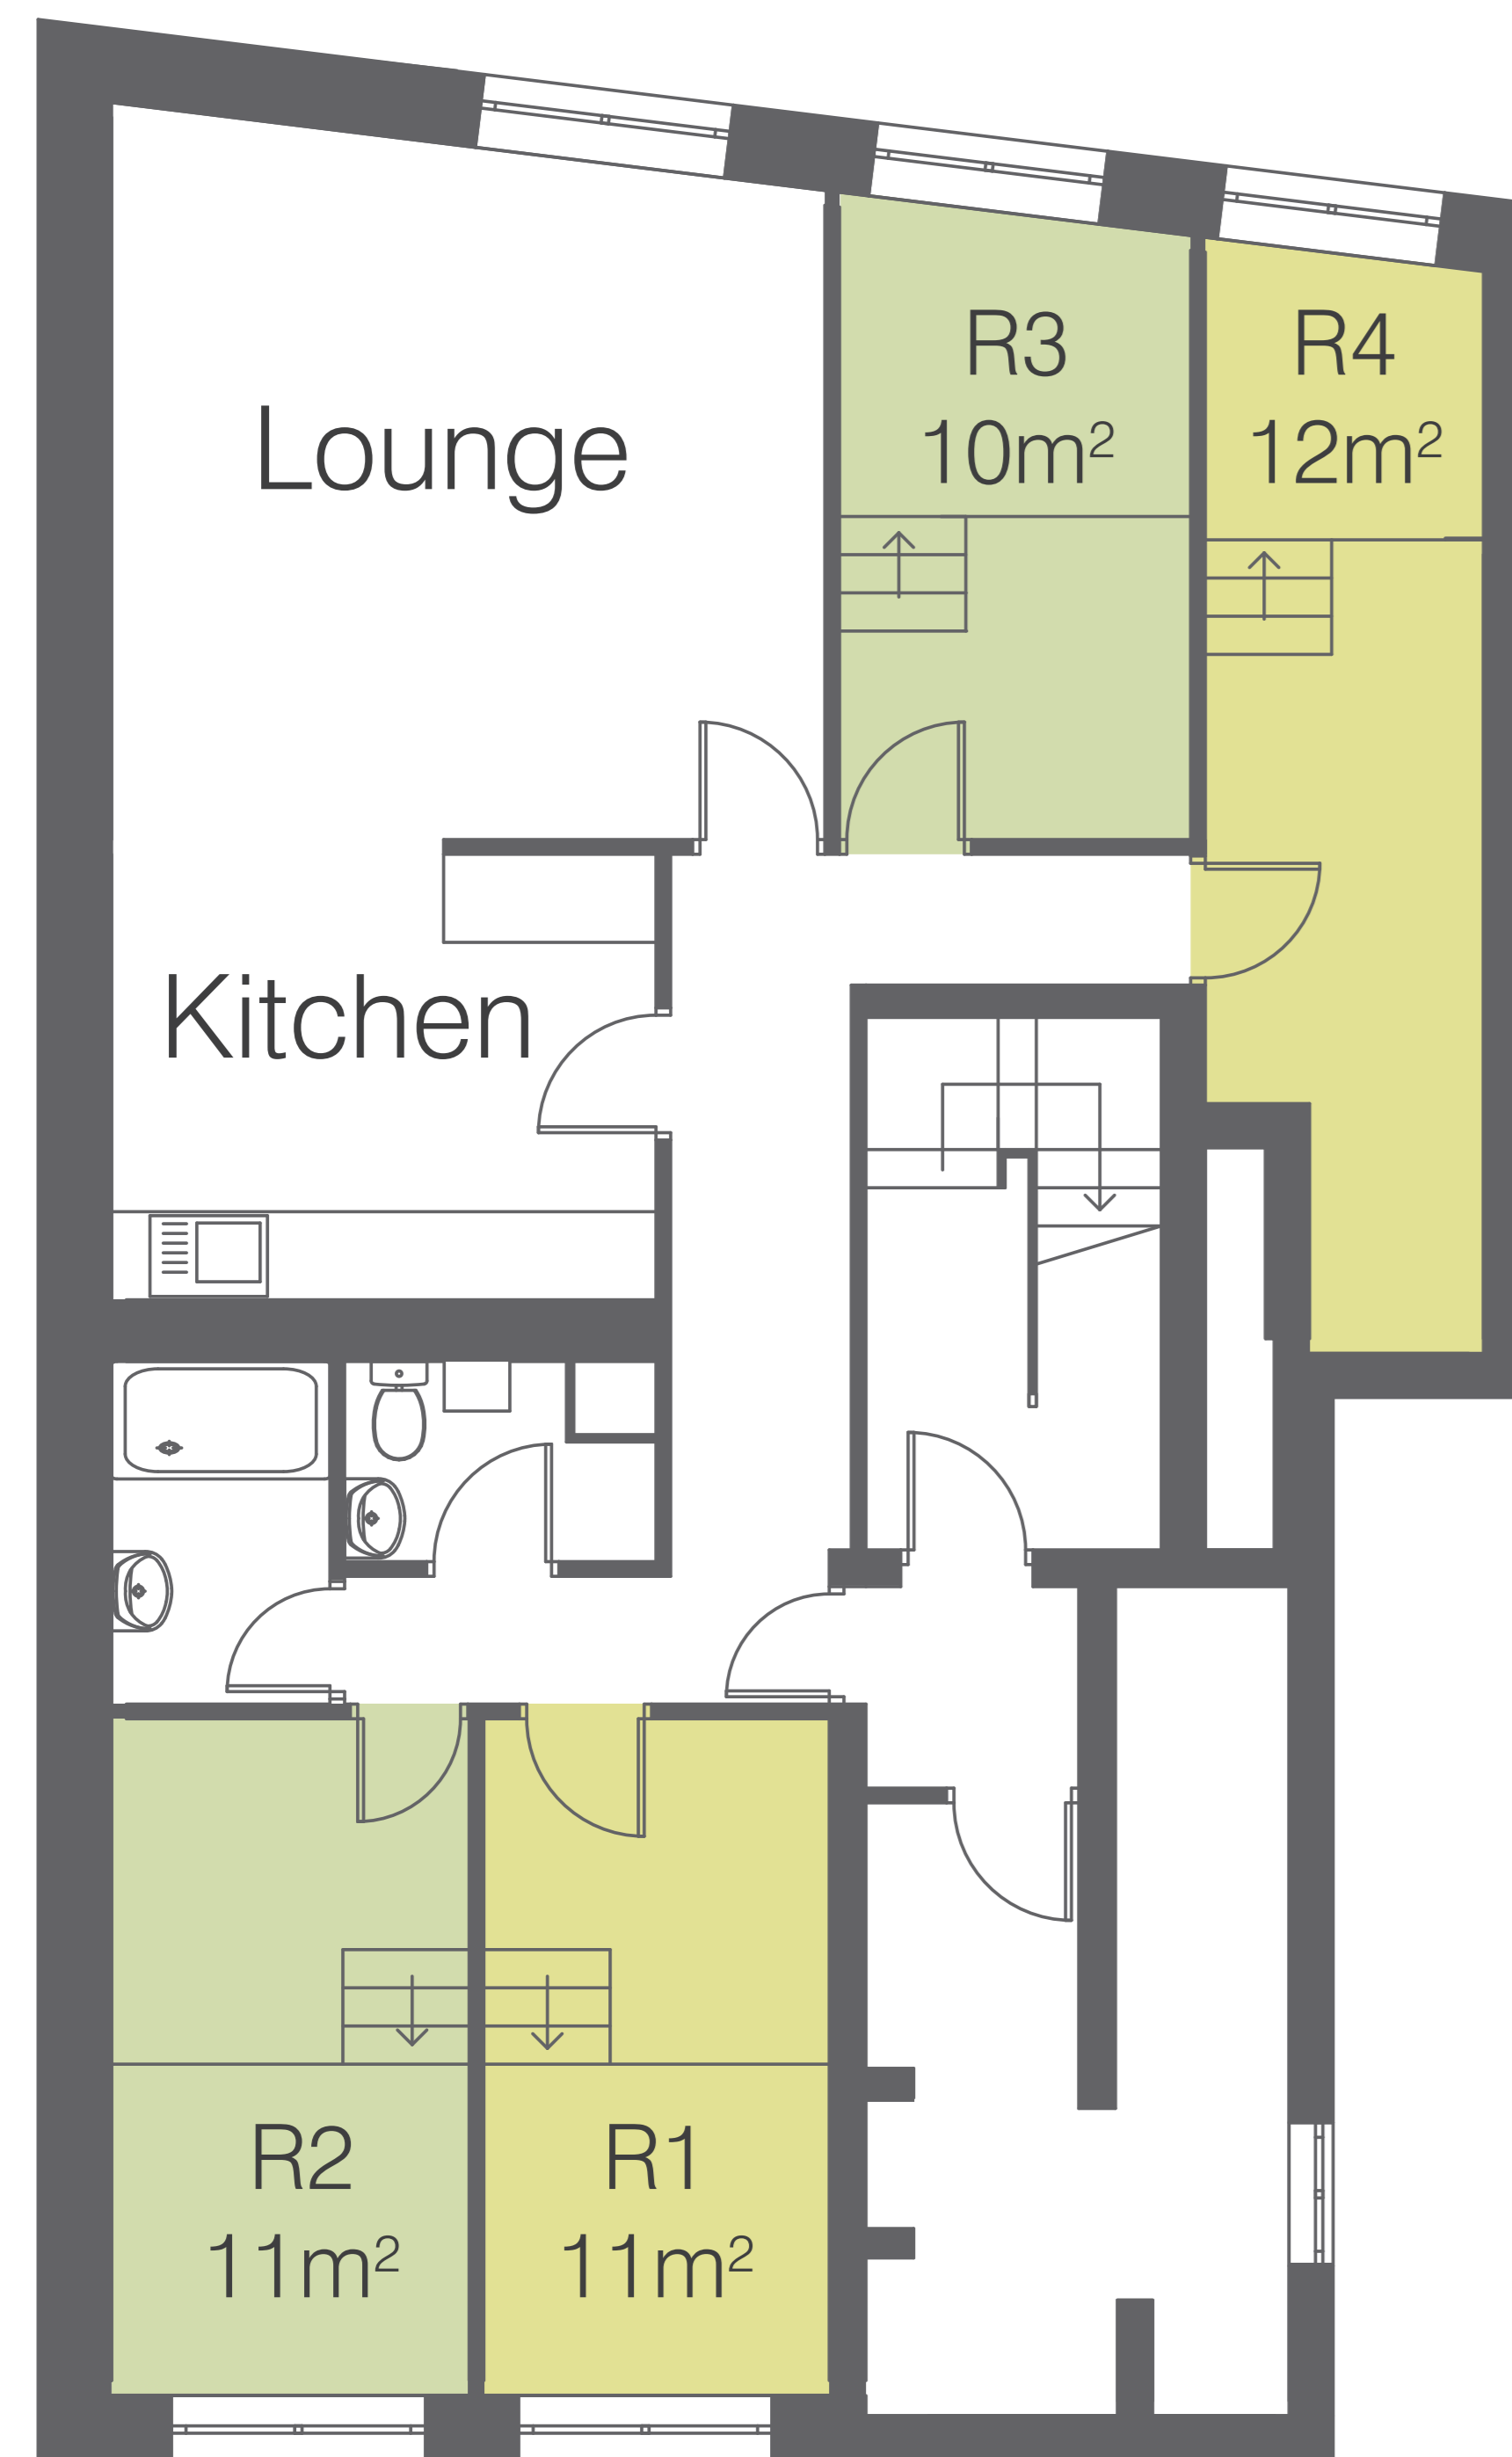

10 ALBION STREET

CITY CENTRE LOCATION, ONLY A 10 MINUTE WALK TO DE MONTFORT UNIVERSITY AND UNIVERSITY OF LEICESTER

Flat 1 - Basement

Flat 2 - Ground

Flat 6 - Second

5 Minute walk to the train station
No deposit required
Energy Contribution of only £350
Free internet connection

Washing machine included
Larger than average rooms
24 Hour emergency service