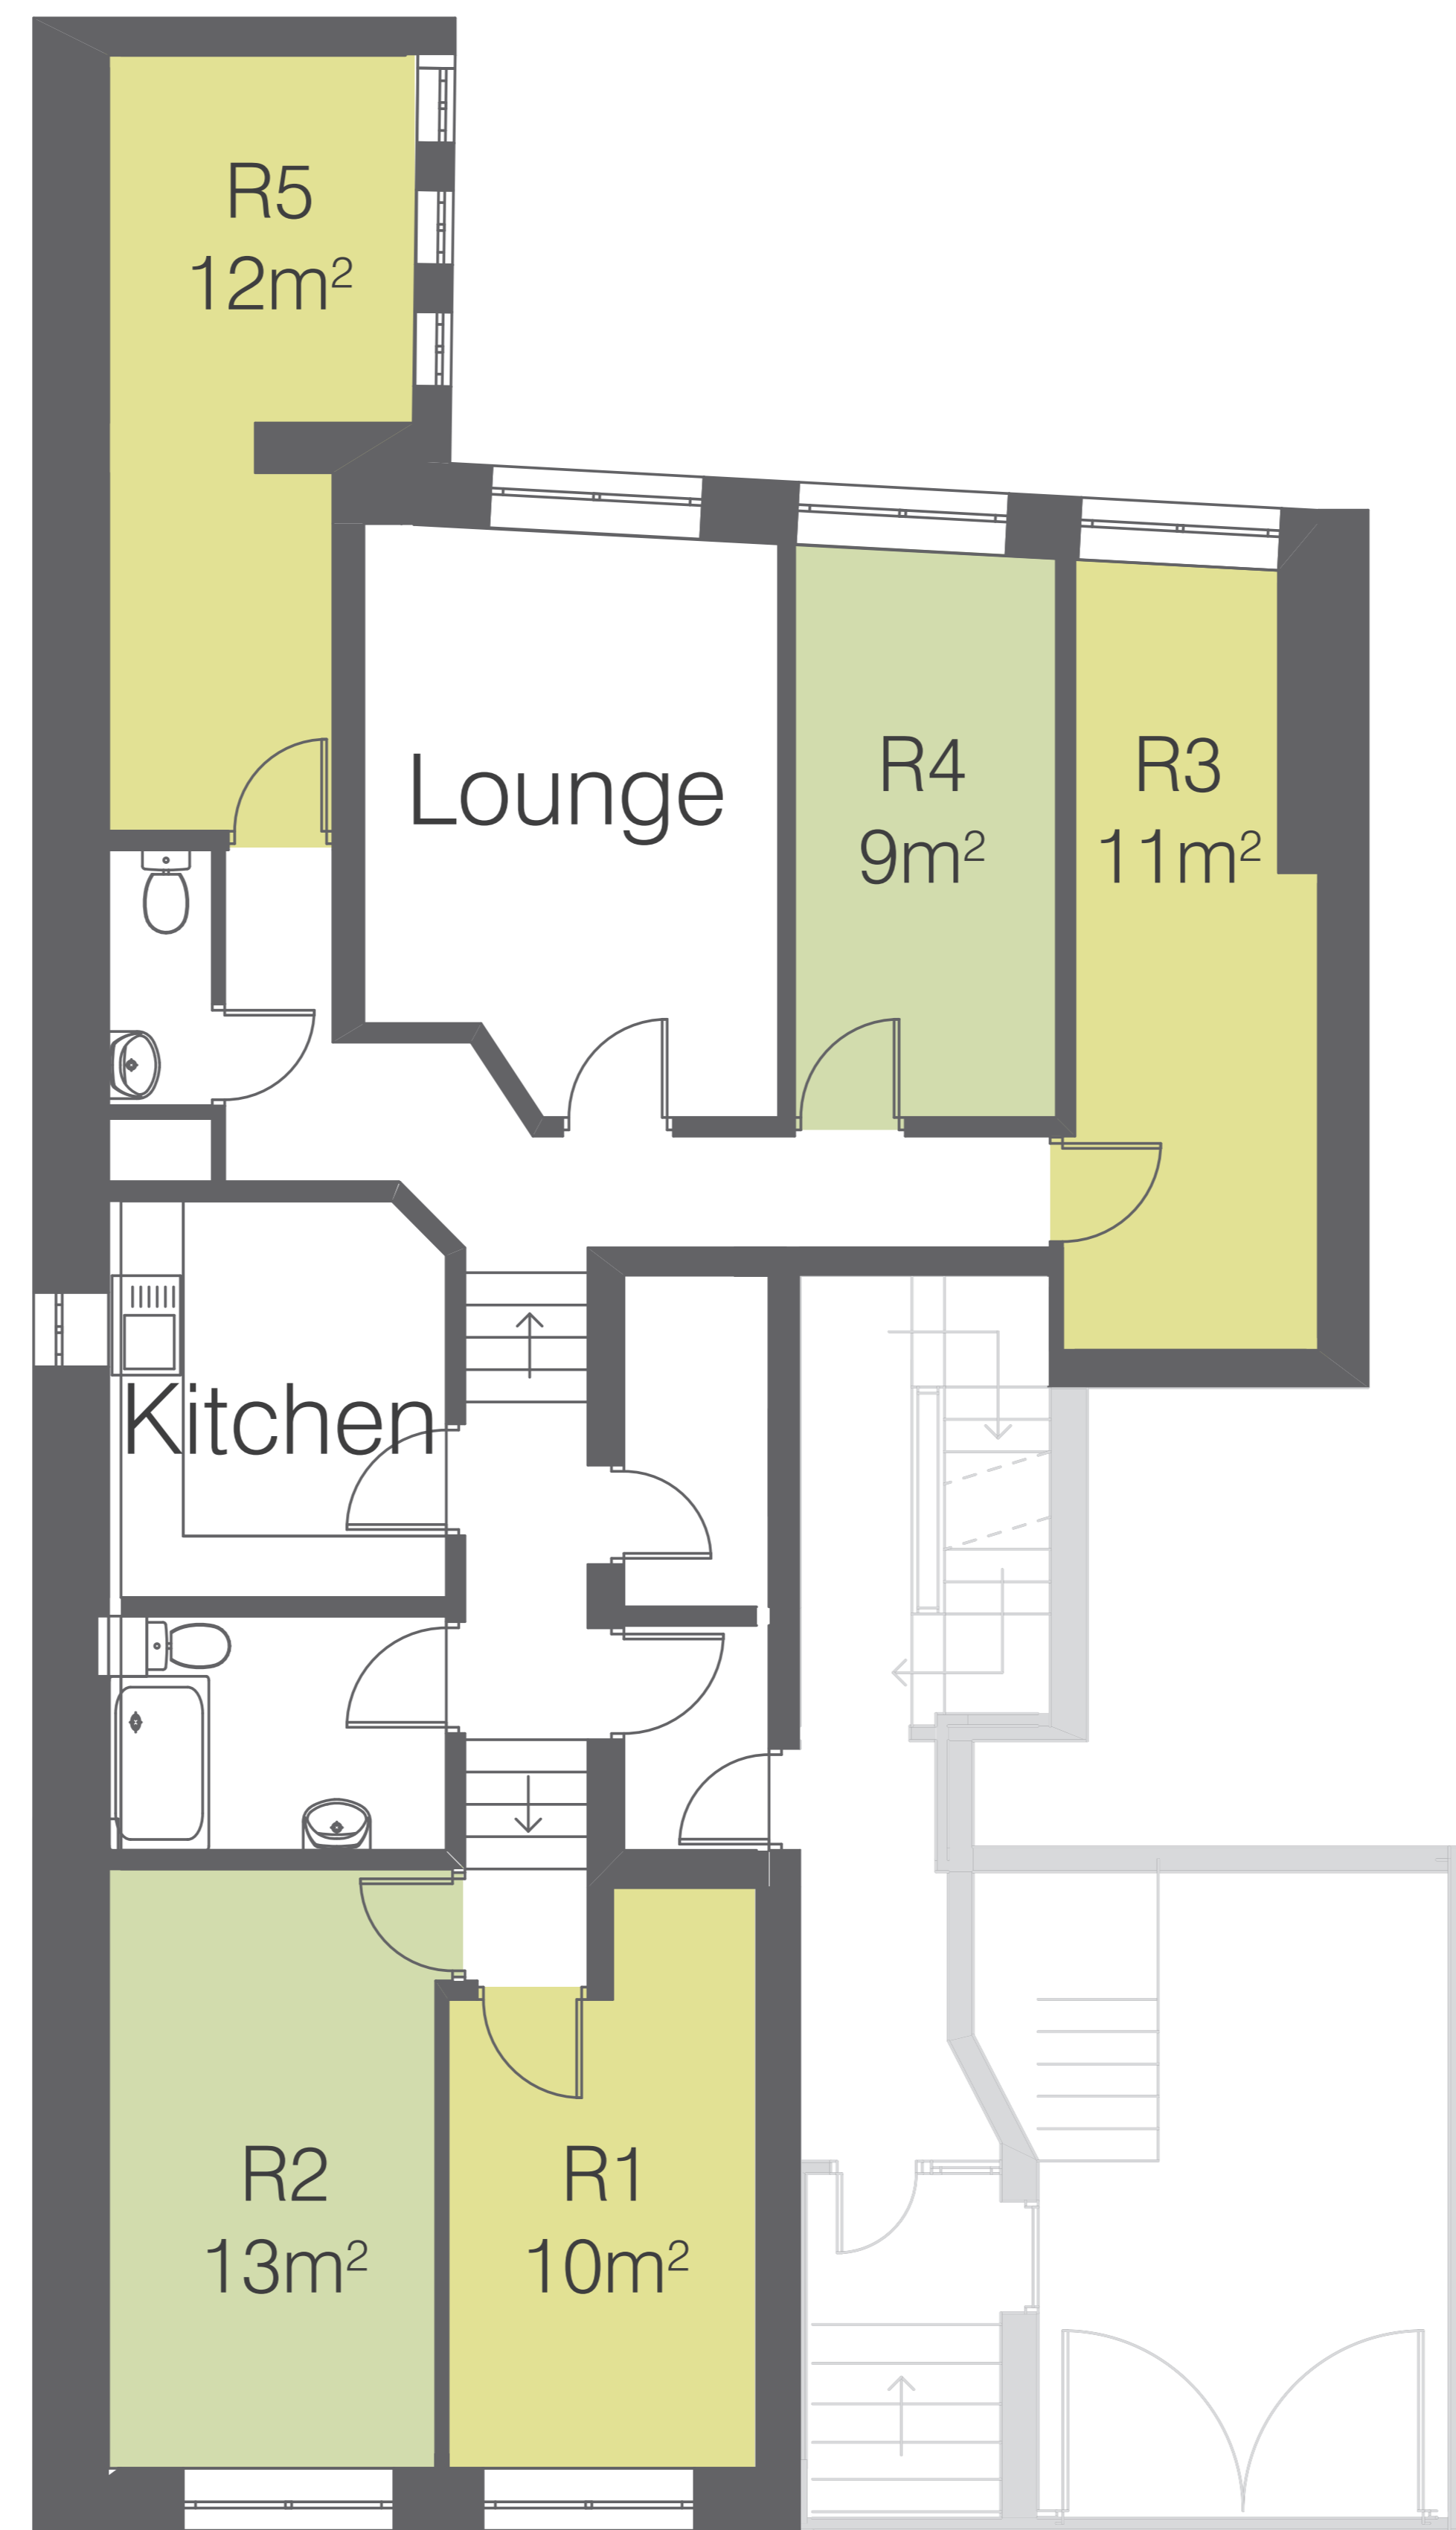

10 ALBION STREET

CITY CENTRE LOCATION, ONLY A 10 MINUTE WALK TO DE MONTFORT UNIVERSITY AND UNIVERSITY OF LEICESTER

Flat 1 - Basement

Flat 2 - Ground

Flat 6 - Second

5 Minute walk to the train station
No deposit required
Energy Contribution of only £350
Free internet connection

Washing machine included
Larger than average rooms
24 Hour emergency service